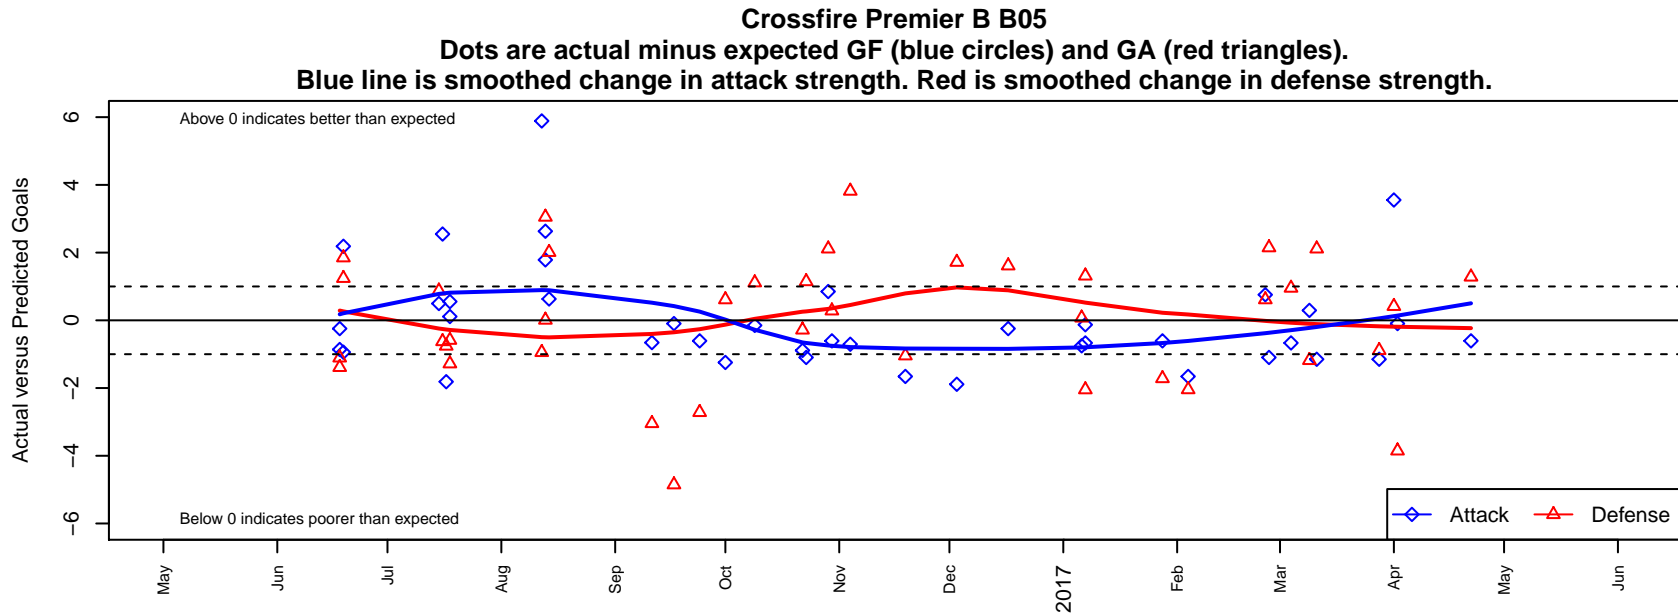

Crossfire Premier B B05

Crossfire Premier SC
 Redmond, WA
 B05 total strength=946
 attack=2.06 defense=1.33
 fall league = RCL B05 Div 1 9Aside
 spr league = Win RCL B05 Div 1

alt names used:
 CROSSFIRE PREMIER B05 B (WA)
 Crossfire Premier B05 B
 CROSSFIRE PREMIER B05 B (WA)
 CROSSFIRE B05 B
 Crossfire B05 B
 Crossfire Premier B05 B
 Crossfire Premier B05 B

**attack and defense variance (black dot)
relative to other teams
and top 10 in region**

**attack and defense rating
relative to others at age
and all opponents in last 13 months**

Performance relative to 13 month average