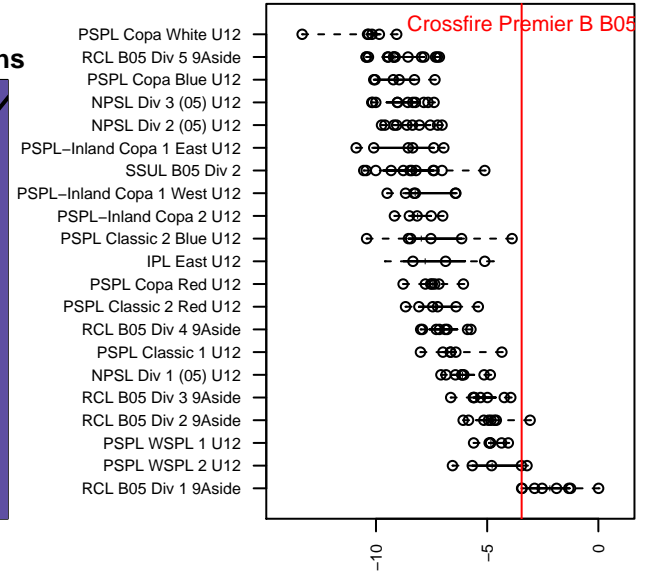

Crossfire Premier B B05

Crossfire Premier SC
 Redmond, WA
 B05 total strength=946
 attack=2.06 defense=1.33
 fall league = RCL B05 Div 1 9Aside
 spr league = Win RCL B05 Div 1

alt names used:
 CROSSFIRE PREMIER B05 B (WA)
 Crossfire Premier B05 B
 CROSSFIRE PREMIER B05 B (WA)
 CROSSFIRE B05 B
 Crossfire B05 B
 Crossfire Premier B05 B
 Crossfire Premier B05 B

**attack and defense variance (black dot)
relative to other teams
and top 10 in region**

**attack and defense rating
relative to others at age
and all opponents in last 13 months**

Performance relative to 13 month average